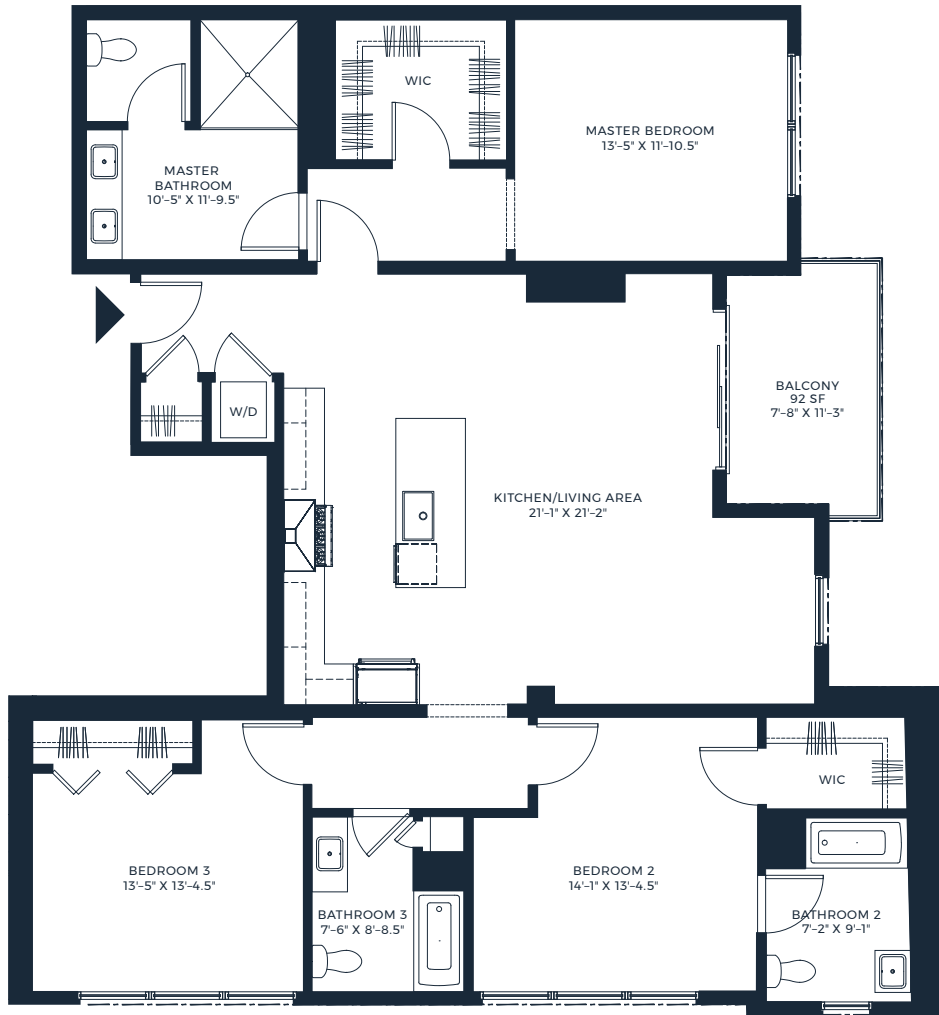

UNITS 201, 301, 401 & PH1

3 BEDROOM / 3 BATH

1,902 TOTAL SQ. FT.

The unit layout and dimensions are approximate and subject to normal construction variances and tolerances. The information contained herein are renderings and may not reflect the true condition of the building and individual units. Some materials, finishes, fixtures, or appliances, and their locations, may vary by unit. Units will not be offered furnished. Equal housing opportunity.